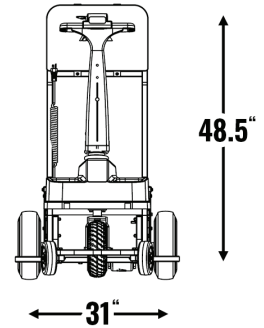

5.7mph
Max speed

34
Miles on full charge

48"
Turning radius

105Ah
AGM Battery

HITCH & TRAILER OPTIONS

Ball hitch

Pin hitch

Shelf w/ side rails

Two shelves w/ side rails

Netting

SPECIFICATIONS

Overall dimensions	64" L x 31" W x 48.5" H
Optional trailer dimensions	50" L x 30" W
Capacity	3,000 lbs including rider
Speed	Variable 5.7 mph - programmable
Drive power	1,454 watts/1.95 hp
Battery life	6 hours, 34+ miles
Battery	Two 12-volt / 105 Ah batteries
Battery indicator	5 LED bars to show capacity
Charging times	7 hours @ recommended 50% DOD
Charger DC output	15 amp
Charger AC input	10 amp, charges in standard outlet
Turning radius	48" (134 cm)
Max incline rating	4° (7%) at at 100% capacity
Frame material	Steel tubing
Tires	Front: 9" Foam filled Rear: 12" Foam filled
Optional accessories	Lithium-ion battery, hitch, basket, strobe light, blue light, trailer, trailer with shelves and or side rails.