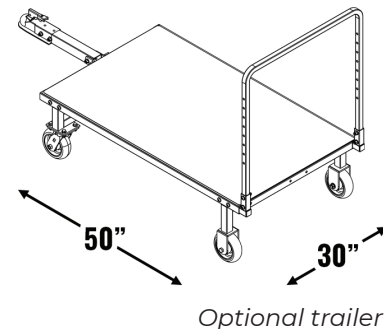

Two shelves w/ side rails

Netting

SPECIFICATIONS

Overall dimensions	64" L x 31" W x 48.5" H
Optional trailer dimensions	50" L x 30" W
Capacity	3,000 lbs including rider
Speed	Variable 5.7 mph - programmable
Drive power	1,454 watts/1.95 hp
Battery life	6 hours, 34+ miles
Battery	Two 12-volt / 105 Ah batteries
Battery indicator	5 LED bars to show capacity
Charging times	7 hours @ recommended 50% DOD
Charger DC output	15 amp
Charger AC input	10 amp, charges in standard outlet
Turning radius	48" (134 cm)
Max incline rating	4° (7%) at at 100% capacity
Frame material	Steel tubing
Tires	Front: 9" Foam filled Rear: 12" Foam filled
Optional accessories	Lithium-ion battery, hitch, basket, strobe light, blue light, trailer, trailer with shelves and or side rails.