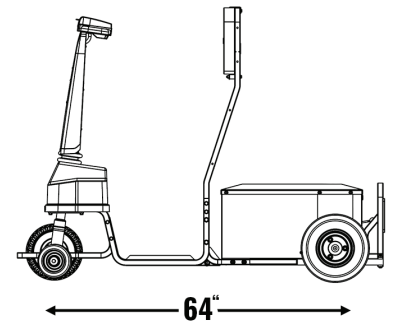

5.7mph
Max speed

34
Miles on full charge

48"
Turning radius

105Ah
AGM Battery

HITCH & TRAILER OPTIONS

Ball hitch

Pin hitch

Shelf w/ side rails

Two shelves w/ side rails

Netting

SPECIFICATIONS

Overall dimensions	64" L x 31" W x 48.5" H
Optional trailer dimensions	50" L x 30" W
Capacity	3,000 lbs including rider
Speed	Variable 5.7 mph - programmable
Drive power	1,454 watts/1.95 hp
Battery life	6 hours, 34+ miles
Battery	Two 12-volt / 105 Ah batteries
Battery indicator	5 LED bars to show capacity
Charging times	7 hours @ recommended 50% DOD
Charger DC output	15 amp
Charger AC input	10 amp, charges in standard outlet
Turning radius	48" (134 cm)
Max incline rating	4° (7%) at at 100% capacity
Frame material	Steel tubing
Tires	Front: 9" Foam filled Rear: 12" Foam filled
Optional accessories	Lithium-ion battery, hitch, basket, strobe light, blue light, trailer, trailer with shelves and or side rails.